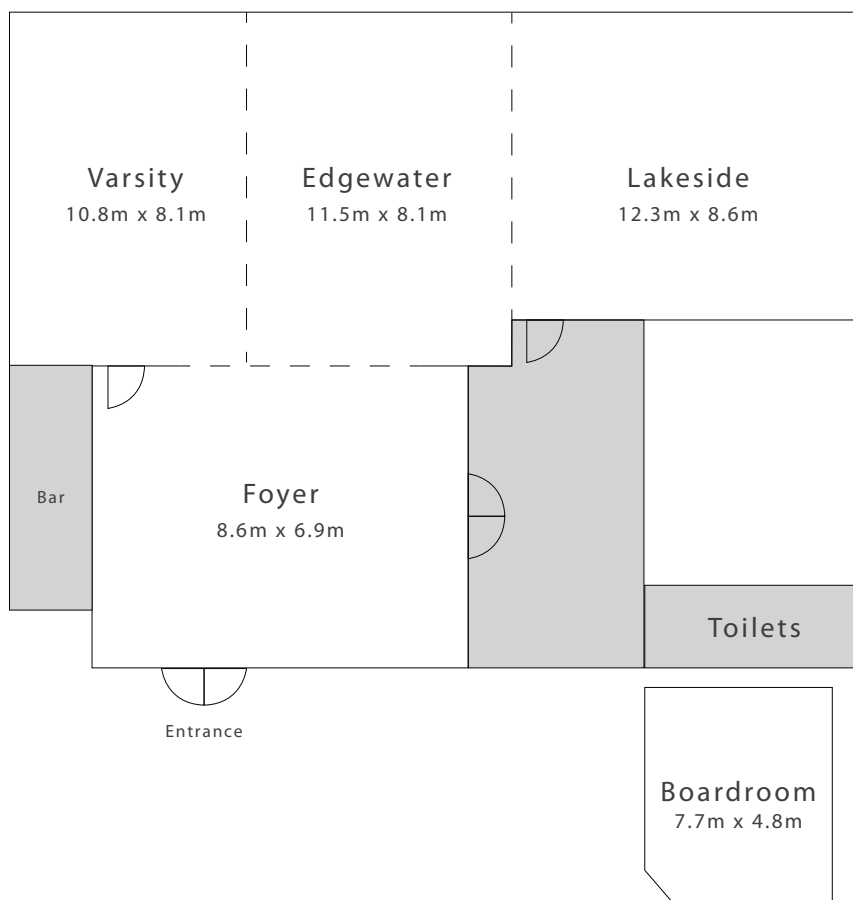

Function Centre *Room Rates & Capacities*

	Half day	Full day	
Boardroom	\$130	\$195	Standard room inclusions: Chilled filtered water and mints Room set up Audio speakers Lectern (if required)
Varsity	\$220	\$300	
Edgewater	\$220	\$300	
Lakeside	\$220	\$300	
All Rooms	\$660	\$860	

	Cocktail	Banquet	Classroom	U Shape	Theatre	Boardroom	Cabaret
Lakeside	110	80	60	30	100	40	64
Edgewater	90	60	40	26	70	28	40
Varsity	85	60	40	24	60	24	40
Combined Rooms	345	230	87	34	260	54	176
Boardroom	NA	NA	16	12	20	12	NA

Function rooms can be combined for larger groups

**All prices and items and subject to change at the discretion of management.*